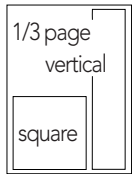

### AD SIZES & SHAPES

(width x height)

**1/12 Square**  
2-1/4 x 2-1/4"  
**1/8 Horizontal**  
3-1/2 x 2-1/4"

**1/6 Vertical**  
2-1/4 x 4-3/4"  
**1/6 Horizontal**  
4-3/4 x 2-1/4"

**1/4 Vertical**  
3-1/2 x 4-3/4"  
**1/4 Horizontal**  
7-1/4 x 2-1/4"

**1/3 Page Vertical**  
2-1/4 x 9-3/4"  
**1/3 Page Square**  
4-3/4 x 4-3/4"

**1/2 Pg. (non bleed)**  
7-1/4 x 4-3/4"  
**1/2 Page (bleed)**  
Bleed Size:  
8-1/2 x 5-3/8"  
Critical text area:  
7-1/4 x 4-3/4"